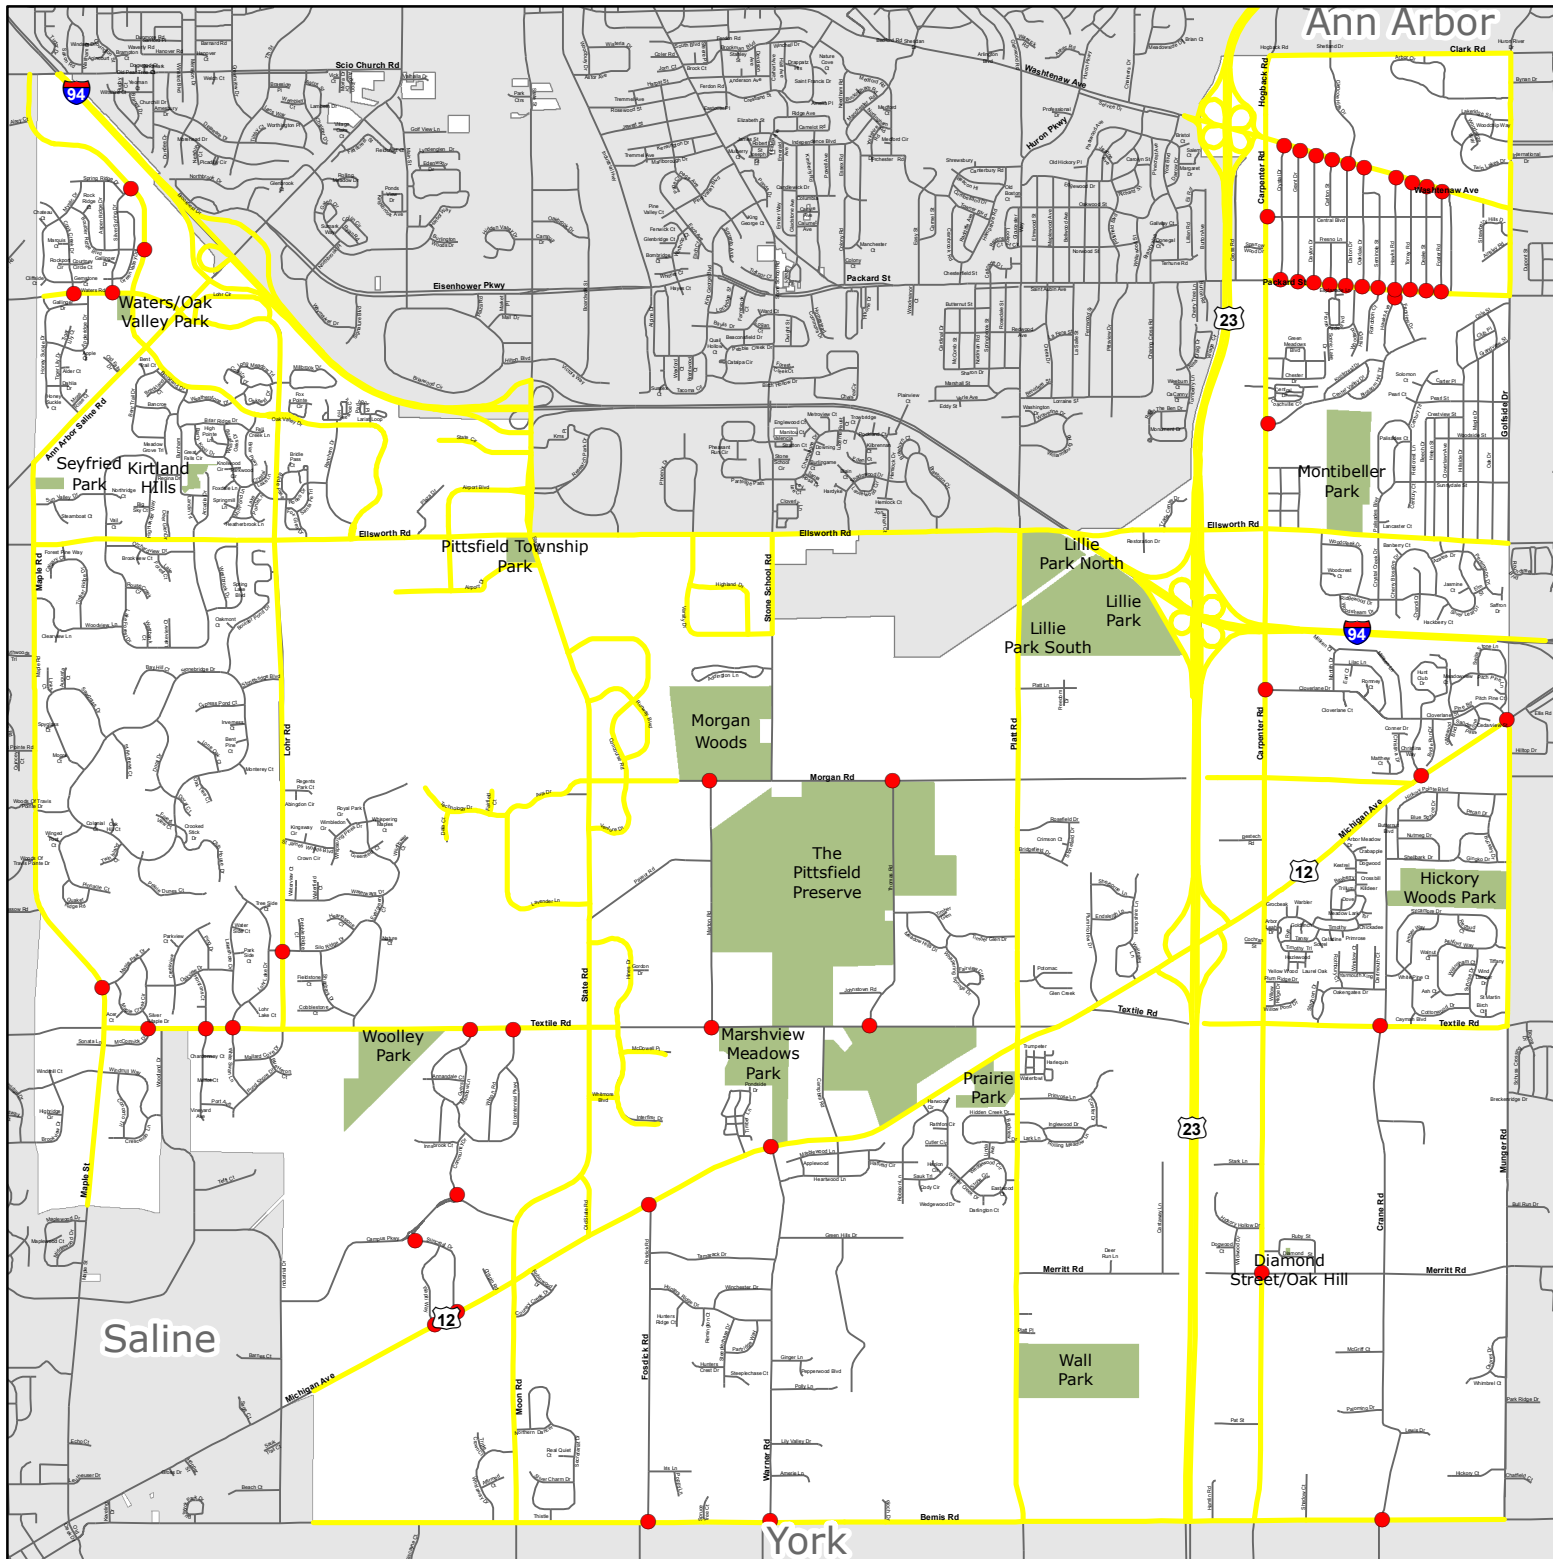

Pittsfield Charter Township
Administrative Offices
6201 W. Michigan Ave.
Ann Arbor, MI 48108
(734) 822-3101

www.pittsfield-mi.gov

Truck Routes

- No Through Truck Signs
- Truck Routes
- Pittsfield Roads

Community Development 9/7/2017