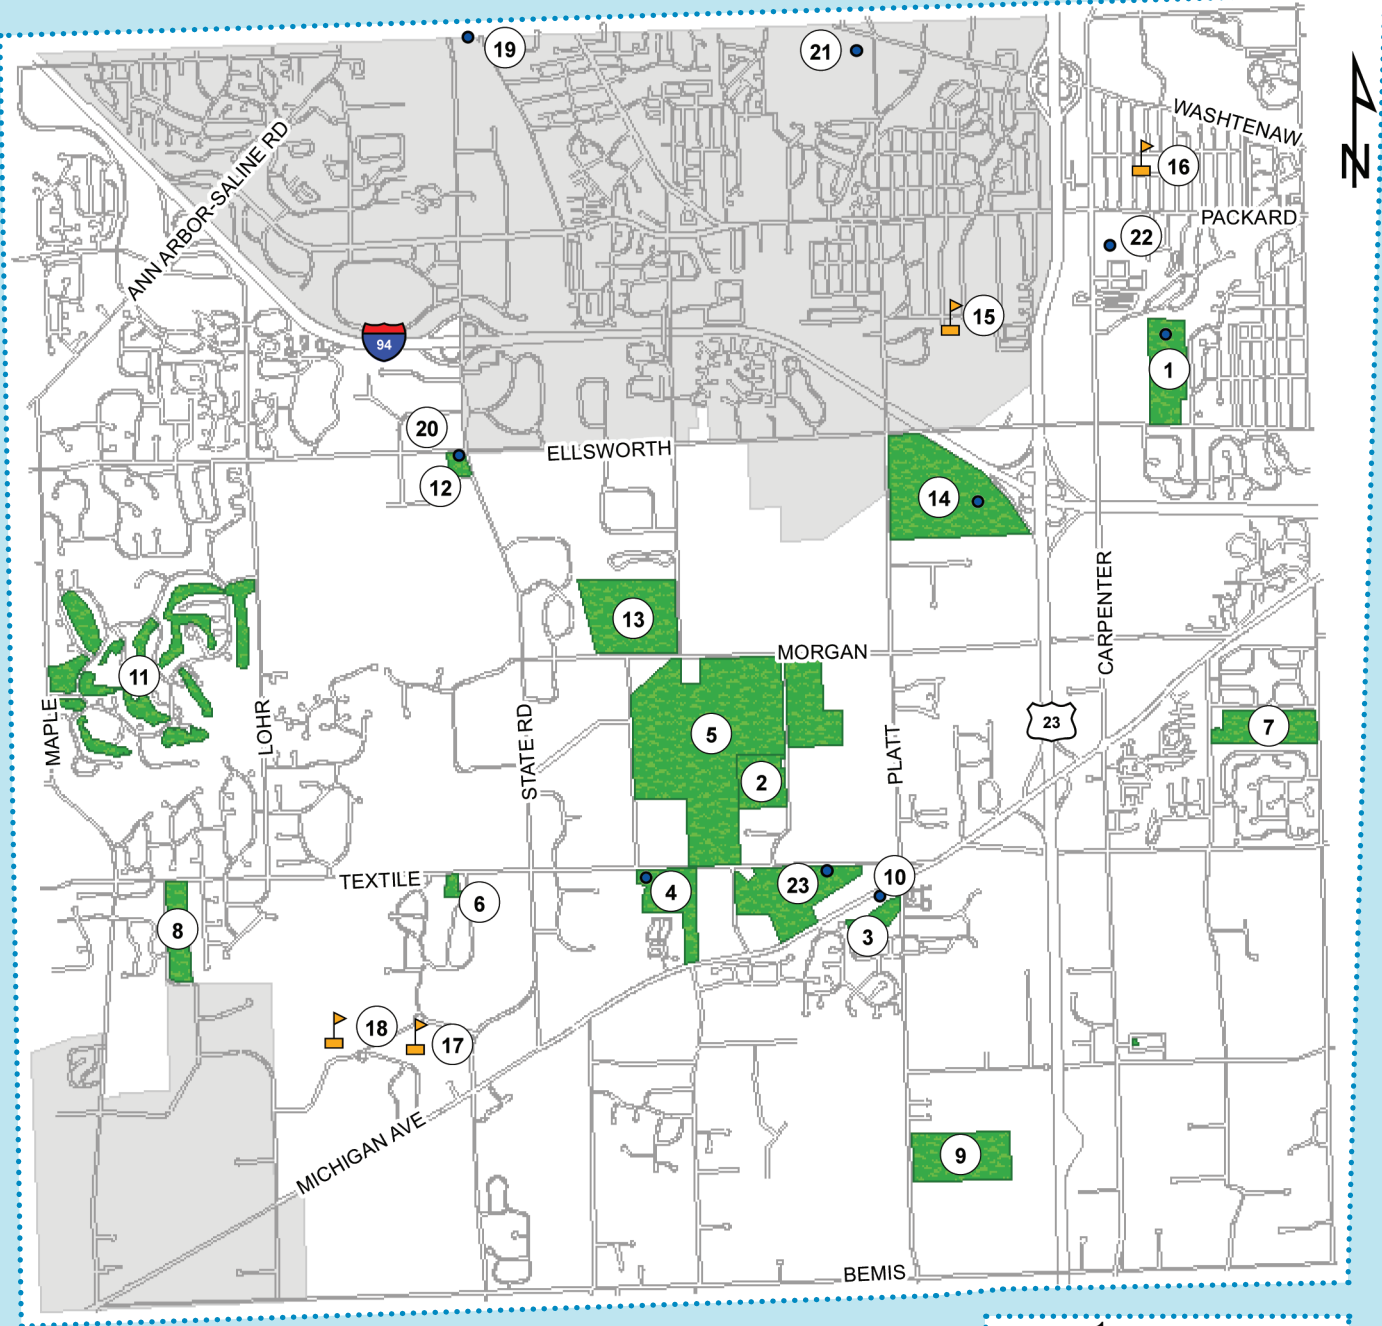

PARKS AND RECREATION ACTIVITY MAP

KEY

- ① MONTIBELLER PARK – 4305 Ellsworth Rd.
- ② P.G. PALMER PARK – Thomas Rd.
- ③ PRAIRIE PARK – 6201 W. Michigan Ave
- ④ MARSH VIEW MEADOWS PARK – 300 E. Textile Rd.
- ⑤ PITTSFIELD PRESERVE – Marton Rd. & Thomas Rd.
- ⑥ SUTHERLAND-WILSON FARMSTEAD – 797 Textile Rd.
- ⑦ HICKORY WOODS PARK – 5415 Crane Rd.
- ⑧ SALINE RECREATION COMPLEX – 1866 Woodland Dr.
- ⑨ PLATT ROAD PARK PROPERTY – Platt Rd. near Bemis Rd.
- ⑩ TOWNSHIP ADMINISTRATION OFFICES – 6201 W. Michigan Ave.
- ⑪ STONEBRIDGE GOLF COURSE – 1825 Clubhouse Dr.
- ⑫ PITTSFIELD TOWNSHIP PARK – 701 W. Ellsworth Rd.
- ⑬ MORGAN WOODS NATURE CENTER – Stone School & Morgan Rds.
- ⑭ LILLIE PARK NORTH – 4225 Platt Rd.
LILLIE PARK EAST – 4365 Platt Rd.
LILLIE PARK SOUTH – 4365 Platt Rd.
- ⑮ SCARLETT INTERMEDIATE/MITCHELL ELEMENTARY SCHOOLS – 3300 Lorraine Dr.
- ⑯ CARPENTER ELEMENTARY SCHOOL – 4250 Central Blvd.
- ⑰ HARVEST ELEMENTARY SCHOOL – 1155 Campus Pkwy.
- ⑱ SALINE HIGH SCHOOL – 1300 Campus Pkwy.
- ⑲ COLONIAL LANES BOWLING CENTER – 1950 S. Industrial Dr.
- ⑳ COMMUNITY CENTER/SENIOR CENTER – 701 W. Ellsworth Rd.
- ㉑ WASHTENAW COUNTY RECREATION CENTER – 2960 Washtenaw Ave.
- ㉒ MILES OF GOLF – 3113 Carpenter Rd.
- ㉓ OLD HICKORY TRAIL PARKING LOT – Textile Rd.

1 Mile

- Parks & Rec Program Sites
- ▲ Schools
- Parks

**Kids Club
Holiday
Day Camp**