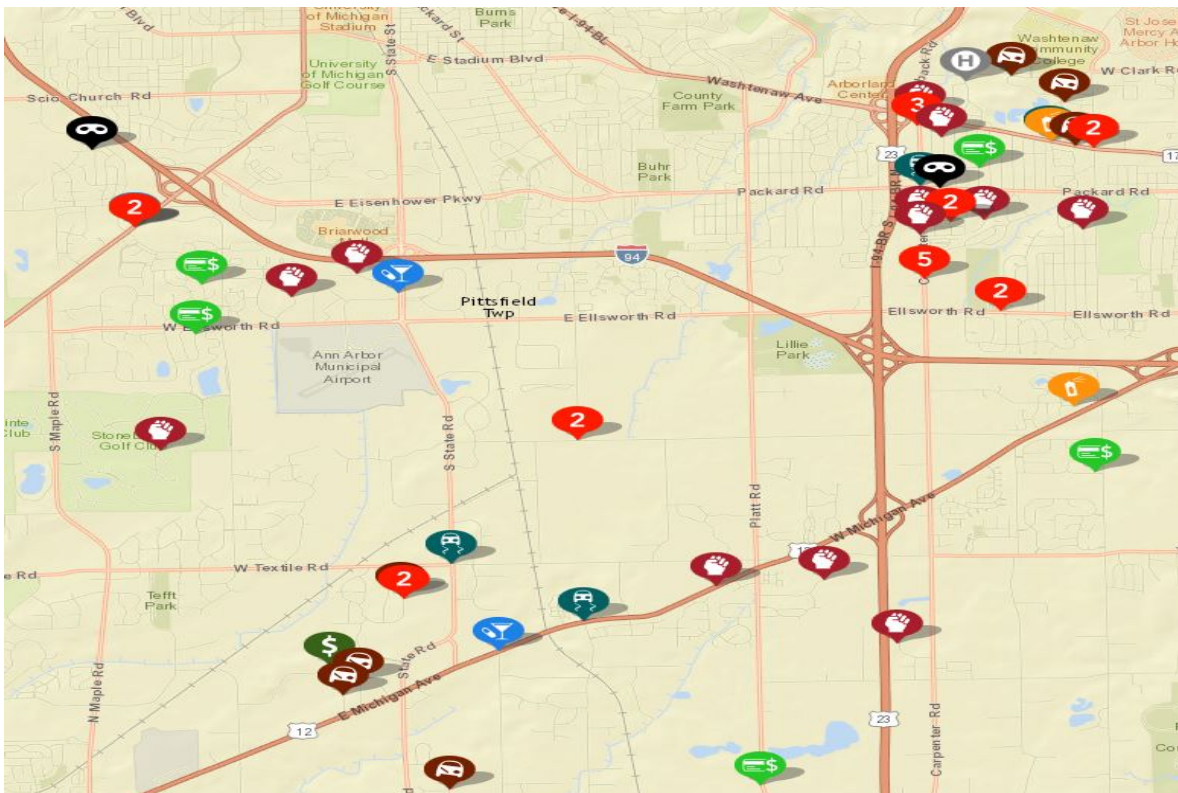

## Bi-Weekly Public Safety Activity Summary March 26<sup>th</sup> – April 8<sup>th</sup>, 2017

**"Click the image below for Two (2) Weeks of CrimeMapping details"**

**CrimeMapping.com Map- click on "show reports / print" for details.**

March 26<sup>th</sup> – April 8<sup>th</sup>, 2017, showing crime types: *Arson, Assault, Burglary, Disturbing the Peace, Drugs / Alcohol Violations, DUI, Fraud, Homicide, Motor Vehicle Theft, Robbery, Sex Crimes, Theft / Larceny, Vandalism, Vehicle Break-In / Theft, Weapons*

The below named incidents remain under investigation. If anyone has any information about or has been a witness to any of these crimes, please contact the Pittsfield Township Department of Public Safety at 734-822-4911 or the confidential tip line at 734-822 4959. Residents are encouraged to sign up for Pittsfield Township alerts and department notices through **"Notify Me"**. Please go to [www.pittsfield-mi.gov](http://www.pittsfield-mi.gov) to sign up.

### CrimeMapping Alerts / Notices of “verified reported incidents” in your neighborhood:

This tool provides accurate information on “reported incidents” in real time from 500 ft. to 2 miles from your home. You can also access the Sex Offender’s registry. Residents can get the alerts by email / text, today.