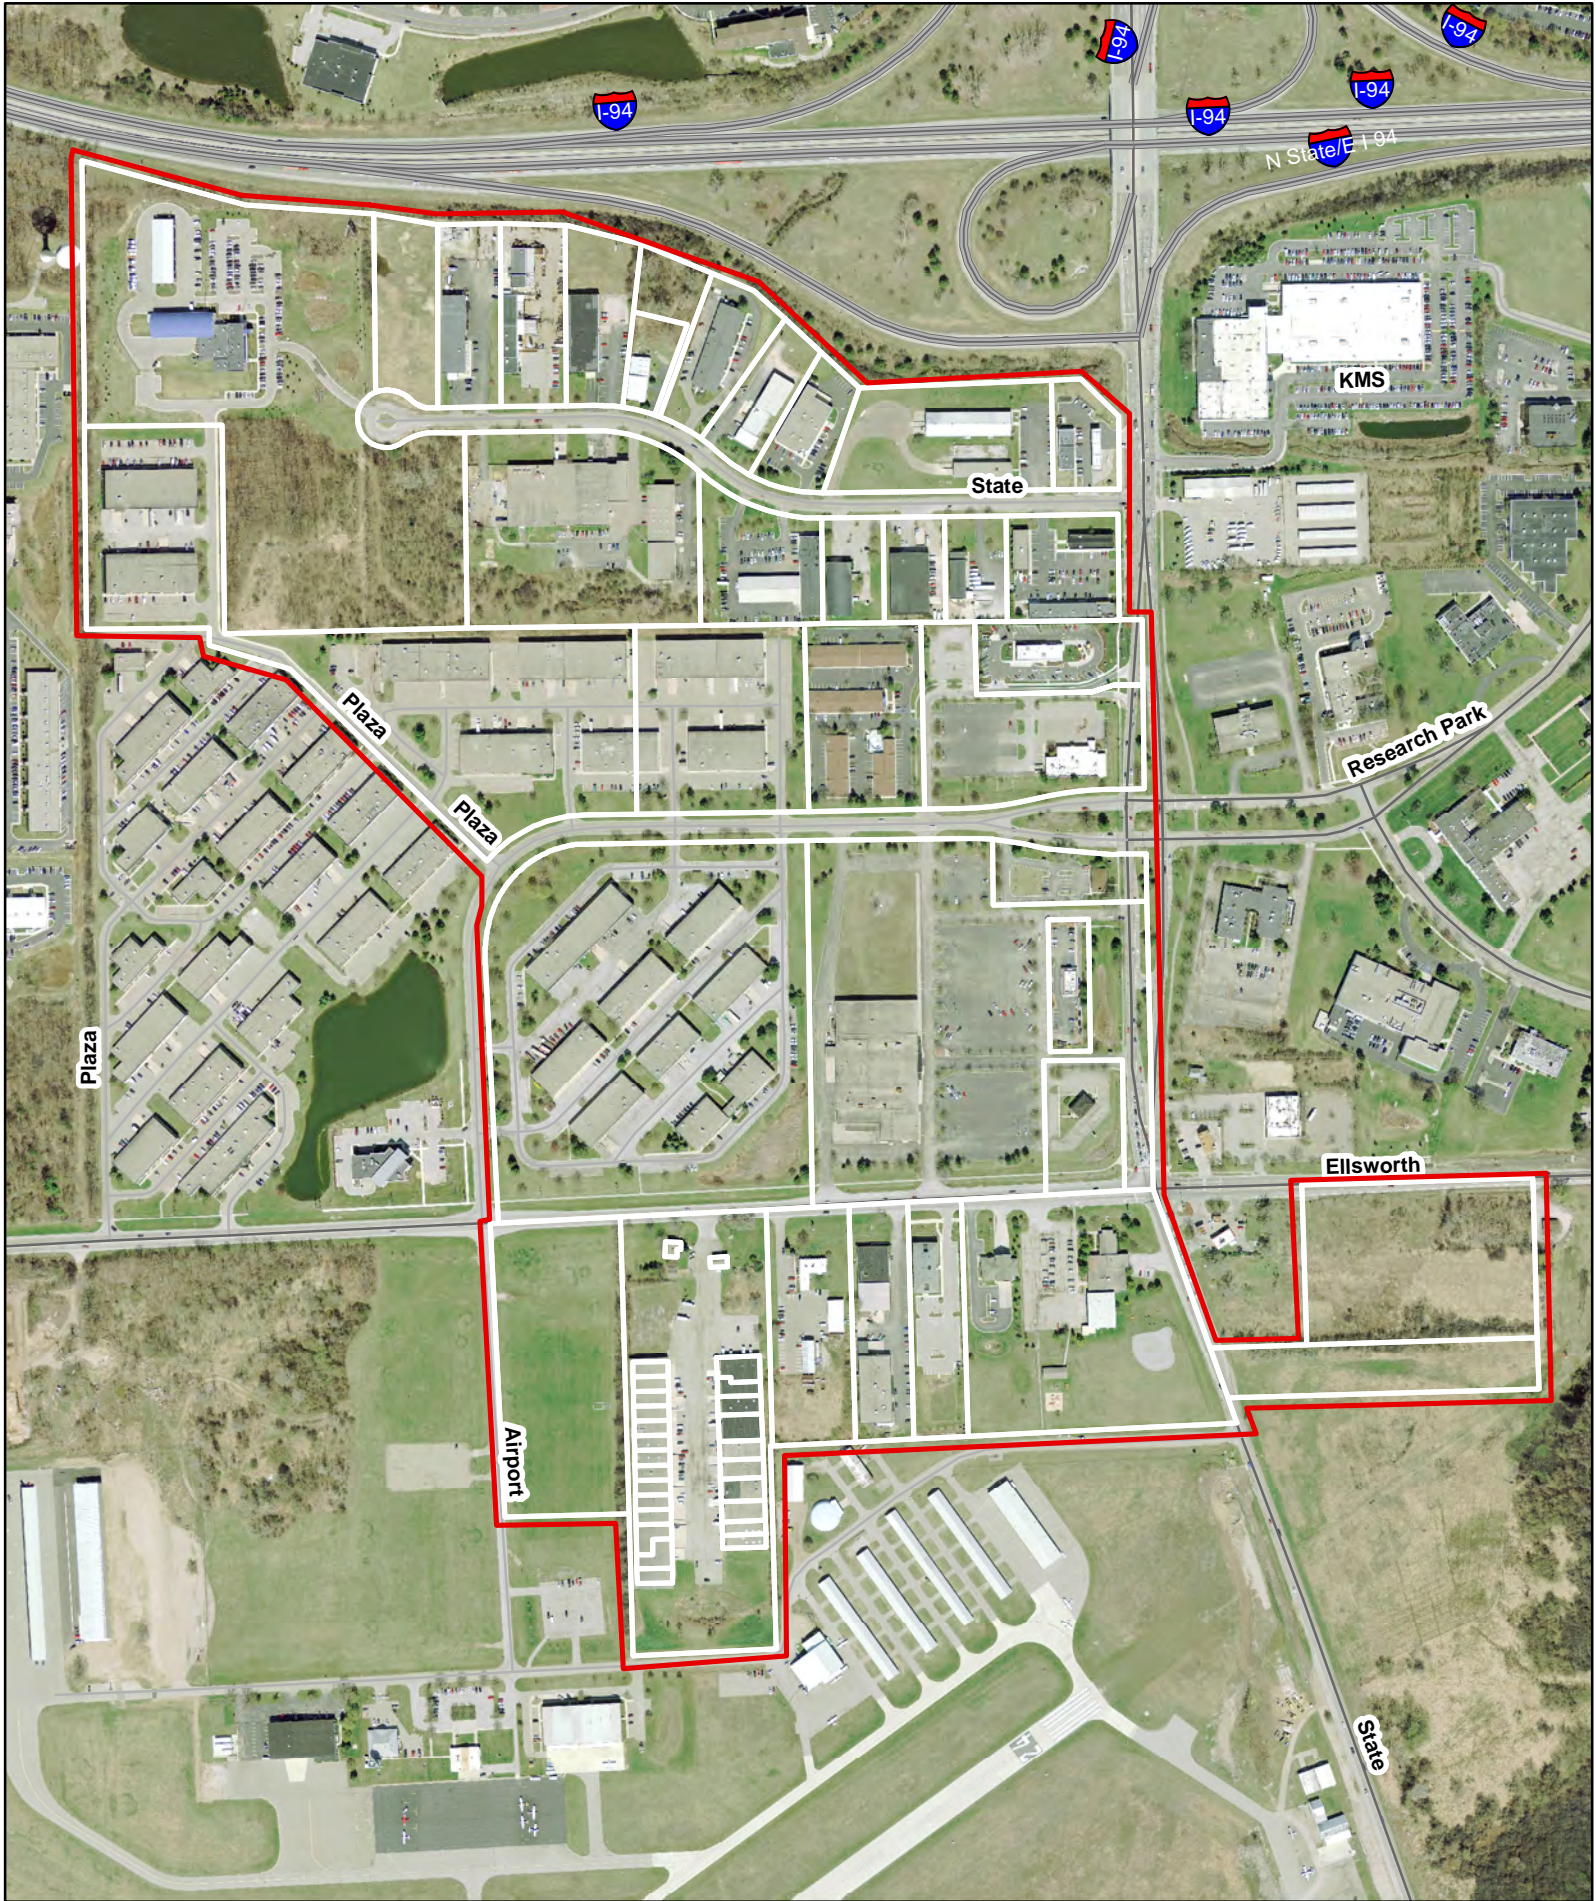

Ann-Arbor Saline Form-Based Node

State Street / Ellsworth Rd Form-Based Node

0 250 500 1,000 Feet